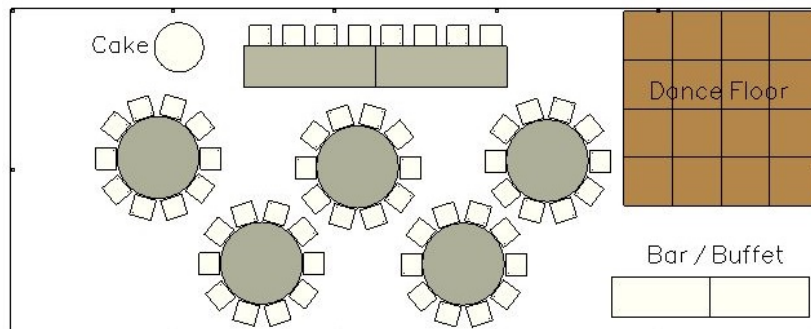

Formal Marquee Wedding Package – 60 People $3100.00 Inc GST

Package Includes

- 6m x 15m Framed Marquee
- Silk Roof Liner
- 3 Clear Walls
- Sphere Lighting
- 4m x 4m Wooden Dance Floor
- 60 Chiavari Chairs with cushions
- 5 x 1.5m Round Tables with white Linen
- Bridal Table set up to seat 10
- 2 x 2.4m Trestle Tables and white linen for food / bar tables
- 1m Round Cake Table with white Linen

Prices are subject to a site inspection and based on a flat site with easy vehicle access. Includes delivery within central Tauranga, Mt Maunganui and Papamoa.

Pricing is valid for the 2017 – 2018 season

6m x 15m Marquee

There are various optional extras that you can add to your wedding package, such as flooring, carpet, audio visual, PA Systems, clear roof sections, heating, coloured table linen and much more.

Contact our team to discuss your specific requirements.

sales@taurangapartyhire.co.nz 07 5770440 www.taurangapartyhire.co.nz