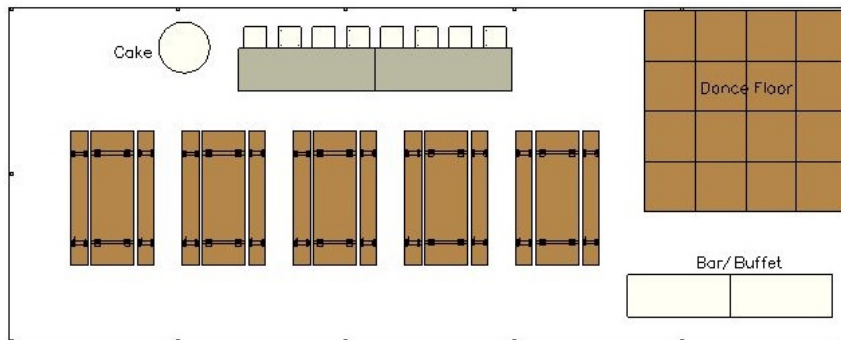

Rustic Marquee Wedding Package – 60 People \$2350.00 Inc GST

Package Includes

- 6m x 15m Framed Marquee
- 3 Clear Walls
- Sphere Lighting
- 4m x 4m Wooden Dance Floor
- 2.4m Rustic Trestle Tables
- 2.4m Rustic Forms
- Bridal Table set up to seat 10 with white Linen
- 2 x 2.4m Trestle Tables and white linen for food / bar tables
- 1m Round Cake Table with white Linen

6m x 15m Marquee

There are various optional extras that you can add to your wedding package, such as flooring, carpet, audio visual, PA Systems, clear roof sections, heating, coloured table linen and much more.