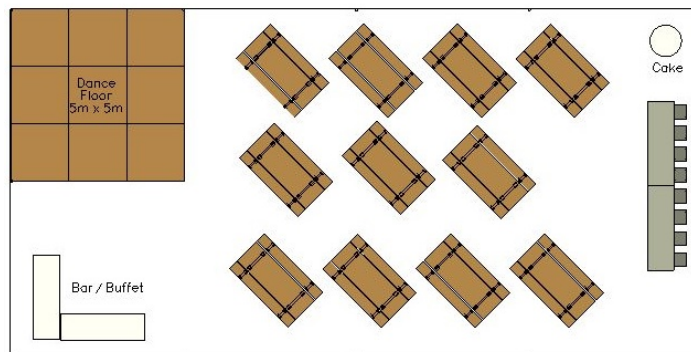

Rustic Marquee Wedding Package – 100 People \$4950.00 Inc GST

Package Includes

- 10m x 20m Framed Marquee
- 4 Clear Walls
- Sphere Lighting
- 5m x 5m Wooden Dance Floor
- 2.4m Rustic Trestle Tables
- 2.4m Rustic Forms
- Bridal Table set up to seat 10 with white Linen
- 2 x 2.4m Trestle Tables and white linen for food / bar tables
- 1m Round Cake Table with white Linen

10m x 20m Marquee

There are various optional extras that you can add to your wedding package, such as flooring, carpet, audio visual, PA Systems, clear roof sections, heating, coloured table linen and much more.

Contact our team to discuss your specific requirements.

Formal Marquee Wedding Package – 100 People \$6250.00 Inc GST

Package Includes

- 10m x 20m Framed Marquee
- Silk Roof Liner, silk wall behind head table
- 4 Clear Walls
- Sphere Lighting
- 5m x 5m Wooden Dance Floor
- 100 Chiavari Chairs with cushions
- 9 x 1.5m Round Tables with white Linen
- Bridal Table set up to seat 10
- 2 x 2.4m Trestle Tables and white linen for food / bar tables
- 1m Round Cake Table with white Linen