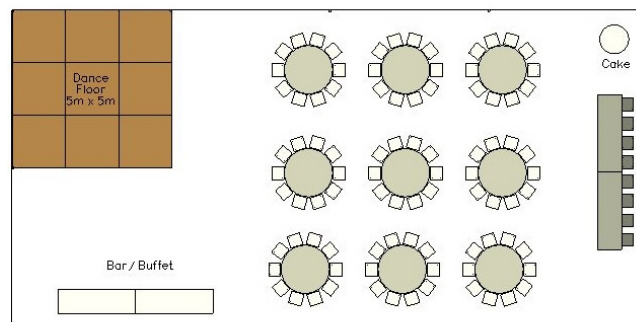

Formal Marquee Wedding Package – 100 People $6250.00 Inc GST

Package Includes

- 10m x 20m Framed Marquee
- Silk Roof Liner, silk wall behind head table
- 4 Clear Walls
- Sphere Lighting
- 5m x 5m Wooden Dance Floor
- 100 Chiavari Chairs with cushions
- 9 x 1.5m Round Tables with white Linen
- Bridal Table set up to seat 10
- 2 x 2.4m Trestle Tables and white linen for food / bar tables
- 1m Round Cake Table with white Linen

Prices are subject to a site inspection and based on a flat site with easy vehicle access. Includes delivery within central Tauranga, Mt Maunganui and Papamoa.

Pricing is valid for the 2017 – 2018 season

10m x 20m Marquee

There are various optional extras that you can add to your wedding package, such as flooring, carpet, audio visual, PA Systems, clear roof sections, heating, coloured table linen and much more.

Contact our team to discuss your specific requirements.